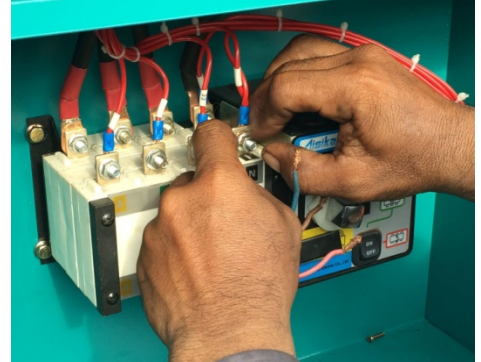

# 15kVA MGM Silent Genset

Genset Comes With ATS (Auto Transfer Switch)

## Mega Genset Malaysia

What's In The Box (Summary):

- Water Cooled Yangdong Diesel Engine\*
- Alternator: SLG Three Phase
- Electronic Controller With LCD
- Socket Plugs:
  - i) Built In 32A Blue Socket (3-phase)
  - ii) Built In 13A 3-pin Standard Socket (Single Phase)
- Specifications:
  1. **50Hz**
  2. **415V**
  3. Comes With ATS
  4. Dimensions: 1800mmx 1000mm x 1100mm
  5. Noise Level: 75dB
  6. Weight: 490kg
  7. Insulation Class: H
  8. Deep Sea Electronics Controller 6020